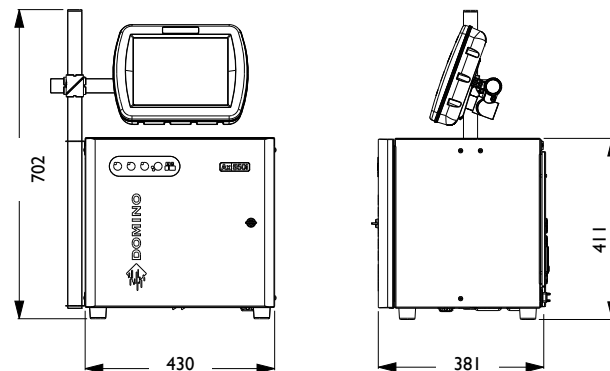

Ax550i

Technical Specification

TECHNICAL SPECIFICATION

SYSTEM SPECIFICATION		
PRINTHEAD	Type	i-Pulse
	Nozzle sealing technology	✓
	Nozzle size	60µm 75µm
	Maximum resolution (dpi)	82 64
	Format	Straight Straight
	Conduit length	3m – Std 3m – Std 6m – Option 6m – Option
	Conduit bend radius (minimum)	65mm
CABINET	Material	316 stainless steel
	Size (WxHxD)	430 x 411 x 381 (mm) 16.9 x 16.2 x 15.0 (inch)
	Weight (dry)	22kg
	Power requirement	100-240v:4A 50-60Hz
	Power consumption	40 Watt (idle) 80 Watt (printing)
	Product detect input port (x1)	✓
	Shaft encoder input port (x1)	✓
	USB ports on UI (x2)	✓
	RFID	13.56 MHz 1.3uW ERP
INK	Ink cartridge volume	825ml 555ml (HD ink system)
	Make-up cartridge volume	1200ml
CONNECTIVITY	Domino protocols	Intercomm 5, Codenet, Intercomm 0
	PC software suite	QuickDesign V5 & V6 compatible
	Webserver	✓
	Domino Cloud compatible*	✓

CABINET DIMENSIONS

OPTIONS			
HARDWARE PACK	Status pack option	4 stage beacon output (x1) 4 stage alarm output (x1)	
	Comms pack option	Cabinet USB port (x1) Ethernet RJ45 port (x1)	
	Extended comms pack option		Cabinet USB port (x1) Control port (x1) TouchPanel 2/ethernet port (x1)
		RS232 pack option	RS232 port (x1)
		GPIO pack option	I/O – 4 inputs/4 outputs (x1)
	Extended I/O pack option	I/O - 12 inputs/4outputs (x1)	
PERFORMANCE PACK	Professional printing pack	High speed rasters (ST&HS types) Segmented message formats Highest speed DDI Script engine	
	Operator assistance pack	Label templates Barcode scanning for labels and data entry Local security manager	
	Green Pack	20% reduction in make-up emissions. Configurable Printhead and ink-system stand down for reduced power usage	

COMPLIANCE

Domino printers are compliant and sold in more than 100 countries globally. Certifications : CE, NRTL, CB and FCC 47CFR Part 15B.