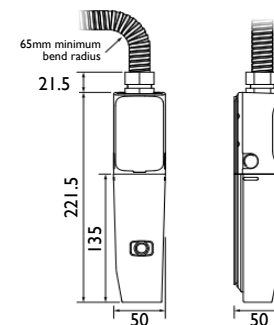

### TECHNICAL SPECIFICATION

SYSTEM SPECIFICATION		
PRINTHEAD	Type	i-Pulse
	Nozzle sealing technology	✓
	Nozzle size	60µm      75µm
	Maximum resolution (dpi)	82              64
	Format	Straight        Straight
	Conduit length	3m – Std        3m – Std 6m – Option    6m – Option
	Conduit bend radius (minimum)	65mm
CABINET	Material	316 stainless steel
	Size (WxHxD)	430 x 411 x 381 (mm) 16.9 x 16.2 x 15.0 (inch)
	Weight (dry)	22kg
	Power requirement	100-240v:4A 50-60Hz
	Power consumption	40 Watt (idle) 80 Watt (printing)
	Product detect input port (x1)	✓
	Shaft encoder input port (x1)	✓
	USB ports on UI (x2)	✓
	RFID	13.56 MHz 1.3uW ERP
INK	Ink cartridge volume	825ml 555ml (HD ink system)
	Make-up cartridge volume	1200ml
CONNECTIVITY	Domino protocols	Intercomm 5, Codenet, Intercomm 0
	PC software suite	QuickDesign V5 & V6 compatible
	Webserver	✓
	Domino Cloud compatible*	✓

### CABINET DIMENSIONS

OPTIONS			
HARDWARE PACK	Status pack option	4 stage beacon output (x1) 4 stage alarm output (x1)	
	Comms pack option	Cabinet USB port (x1) Ethernet RJ45 port (x1)	
	Extended comms pack option		Cabinet USB port (x1) Control port (x1) TouchPanel 2/ethernet port (x1)
		RS232 pack option	RS232 port (x1)
		GPIO pack option	I/O – 4 inputs/4 outputs (x1)
	Extended I/O pack option	I/O - 12 inputs/4outputs (x1)	
PERFORMANCE PACK	Professional printing pack	High speed rasters (ST&HS types) Segmented message formats Highest speed DDI Script engine	
	Operator assistance pack	Label templates Barcode scanning for labels and data entry Local security manager	
	Green Pack	20% reduction in make-up emissions. Configurable Printhead and ink-system stand down for reduced power usage	

### PRINTHEAD DIMENSIONS

[www.ax-series.com](http://www.ax-series.com)

\* Requires Comms Pack

The Domino word mark and device are registered trademarks of Domino Printing Sciences plc